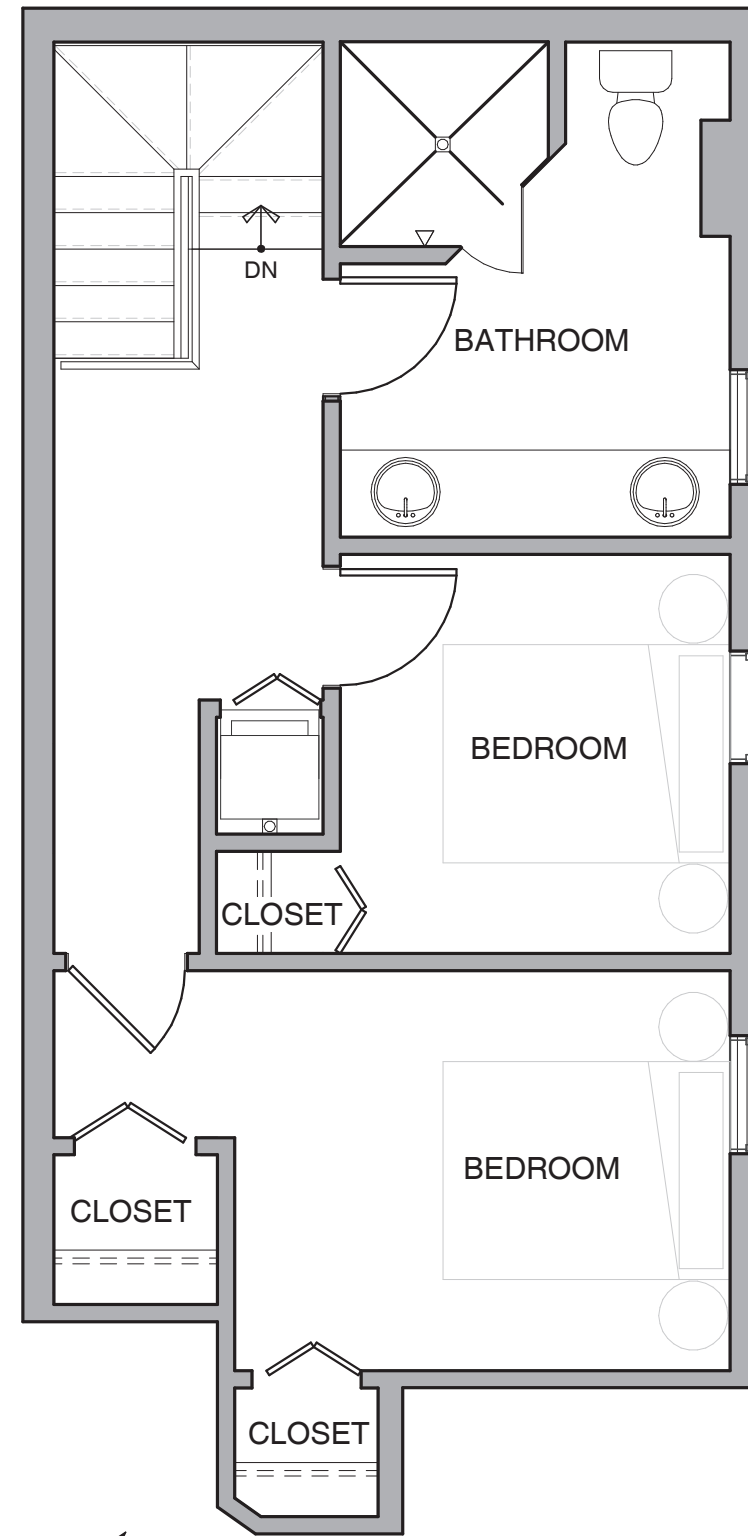

TOWNHOME LEVEL 1 FLOOR PLAN

1,010 TOTAL SF

TOWNHOME LEVEL 2 FLOOR PLAN